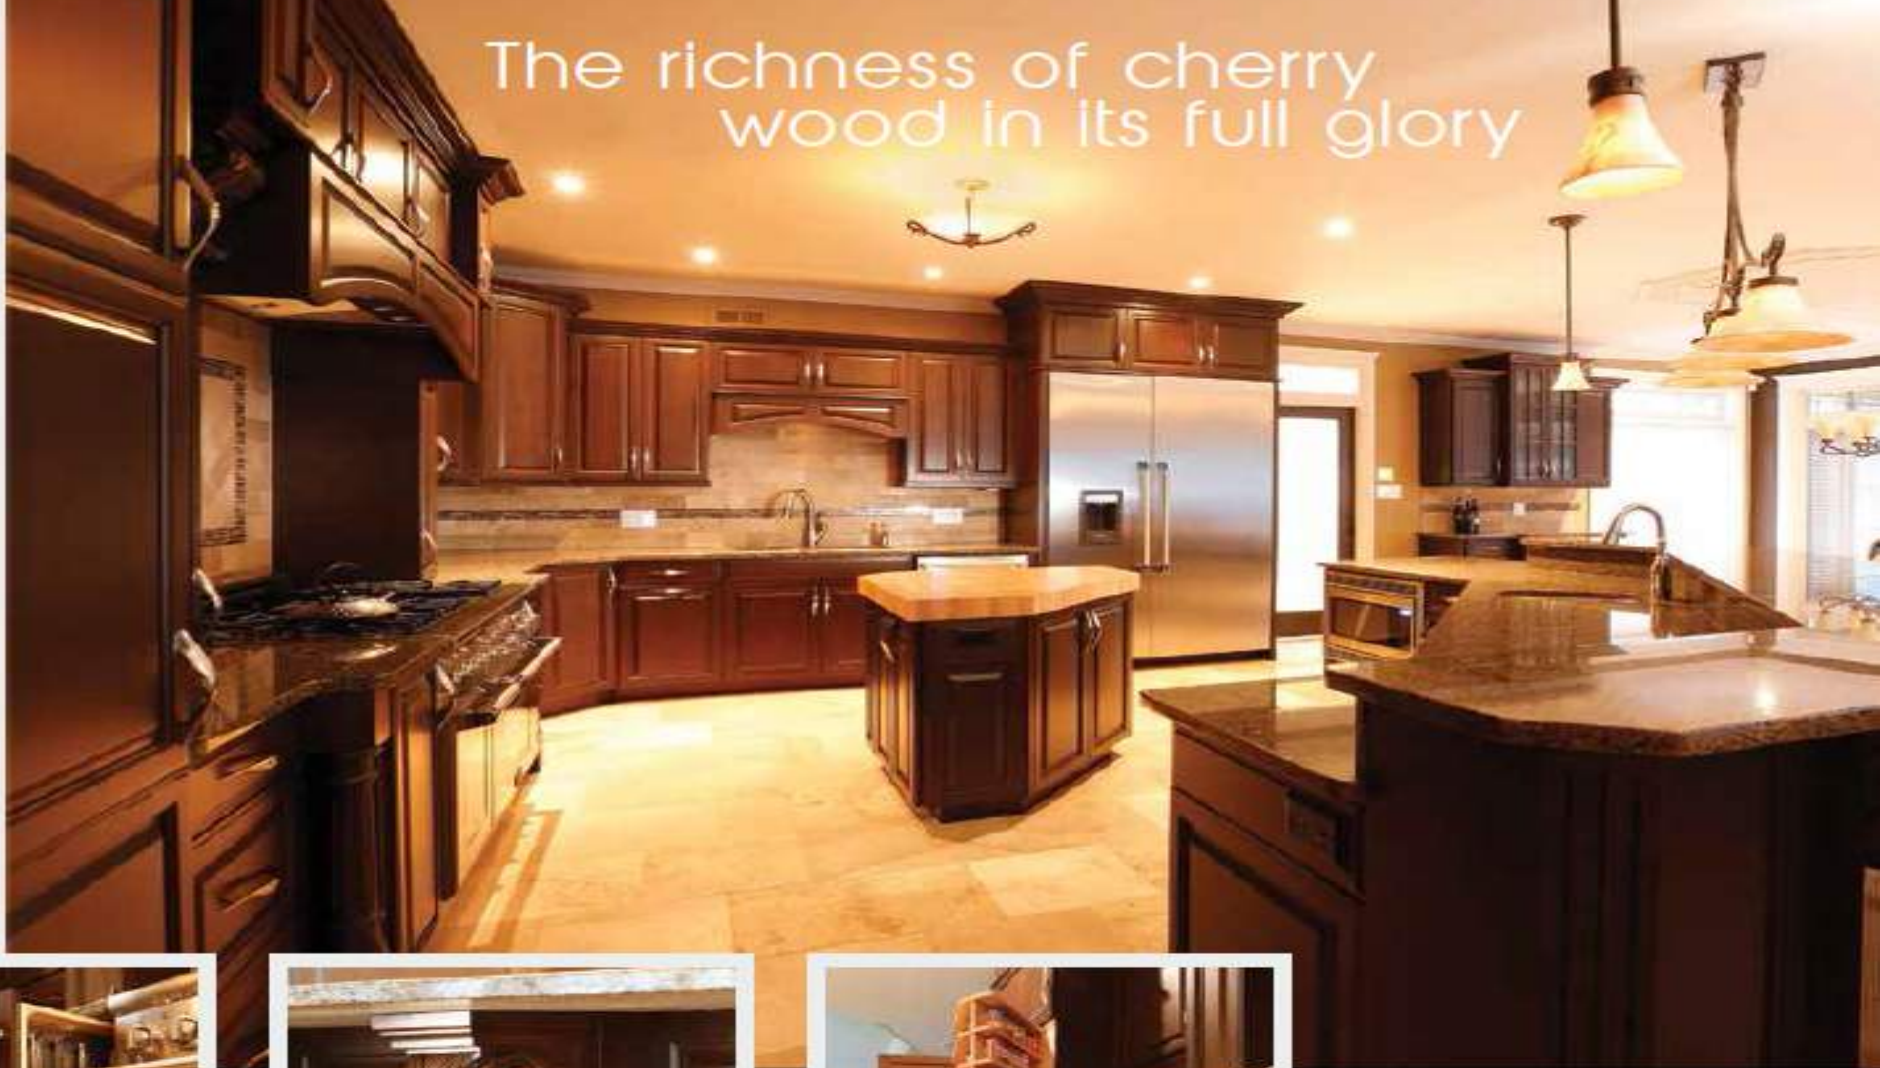

pull out organizers